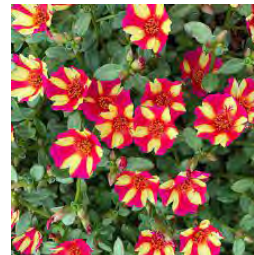

Lantana

Lantana Hanging Baskets also available in:
 Pink, Yellow & Two Tone

1 Gallon Geraniums

Available Colors:

Red White Pink Salmon Violet

Purslane Hanging Baskets

Red

Watermelon Punch